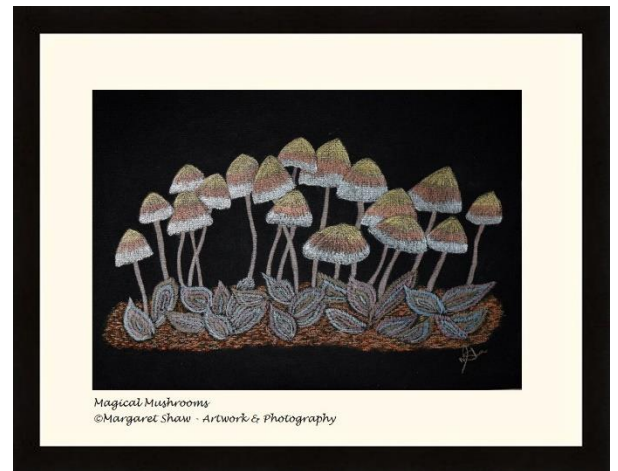

Did an outline design on sketch paper

Transferred the design to black pastel paper and got the idea of making the mushrooms gold, silver and bronze. I altered the leaves making them smaller and removed the grasses with the intention of the design floating in the middle of the paper.

## Magical Mushrooms - Artwork in Progress by Margaret Shaw

Bronze, Silver and Gold polychromos pastels chosen to work the mushroom caps.

The original name in mind was Bonnet Cluster however these took on quite an enchanting appearance with their glow. The title changed to Magical Mushrooms.

Added the stems and leaves with metallic pencil.

At this point a new set of metallic pencils arrived. I went over the leaves and stems again and what a difference.

Next moved onto the ground started with light green simply to hold the design in place.

## Magical Mushrooms - Artwork in Progress by Margaret Shaw

Decided that the introduction of green wasn't right. Went over the ground with red/browns and browns. Topped with dashes of bronze.

Framing decision pale mount and black frame.